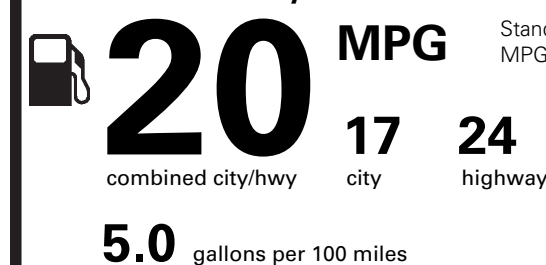

Fuel Economy

Standard SUVs range from 13 to 93 MPG. The best vehicle rates 136 MPGe.

You spend **$2,500**

more in fuel costs over 5 years compared to the average new vehicle.

Annual fuel cost **$2,000**